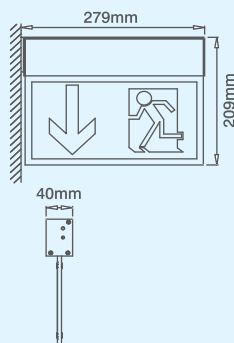

Product Approvals

Complies with BS EN 60598 and EN1838.
Suitable for direct mounting on flammable surfaces.