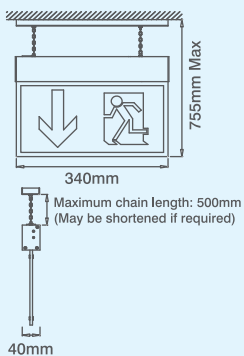

Product Approvals
Complies with BS EN 60598 and EN1838.
Suitable for direct mounting on flammable surfaces.

230V Large (32M) Chain Mounted Emergency Signs

code	description
	Large (32M) Chain Mounted Emergency Sign - Single Sided Legend
EM324SVSU	230V 7W LED - UP Legend
EM324SVSD	230V 7W LED - DOWN Legend
EM324SVSL	230V 7W LED - LEFT Legend
EM324SVSR	230V 7W LED - RIGHT Legend
	Large (32M) Chain Mounted Emergency Sign - Double Sided Legend
EM324SVDU	230V 7W LED - UP Legend
EM324SVDD	230V 7W LED - DOWN Legend
EM324SVDLR	230V 7W LED - LEFT/RIGHT Legend

Available Finishes

Silver

Can be wired as maintained only.