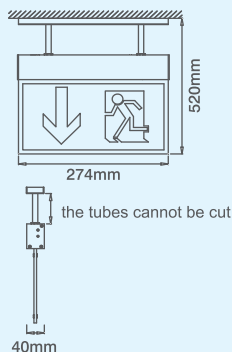

Product Approvals

Complies with BS EN 60598 and EN1838.
Suitable for direct mounting on flammable surfaces.