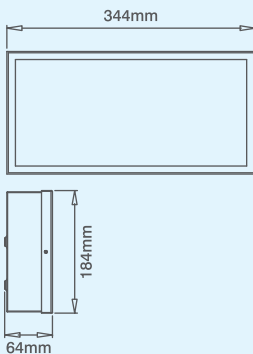

Product Approvals
Complies with BS EN 60598
and EN1838.
Suitable for direct mounting
on flammable surfaces.

230V Large (32M) Wall Mounted Box Type Emergency Signs

code	description
EM332SVSU	230V 7W LED - UP Legend
EM332SVSD	230V 7W LED - DOWN Legend
EM332SVSL	230V 7W LED - LEFT Legend
EM332SVSR	230V 7W LED - RIGHT Legend

Available Finishes

Can be wired as maintained or non maintained.