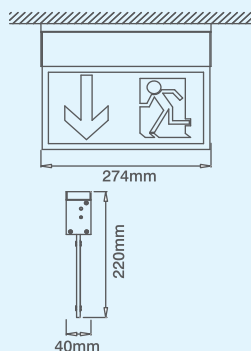

Product Approvals
Complies with BS EN 60598
and EN1838.
Suitable for direct mounting
on flammable surfaces.

Can be wired as maintained only.