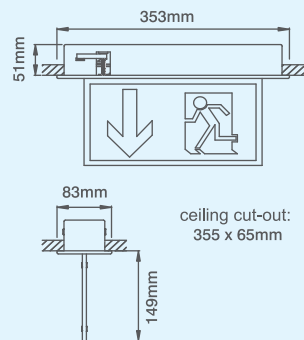

Product Approvals
Complies with BS EN 60598 and EN1838.
Suitable for direct mounting on flammable surfaces.

Can be wired as maintained only.