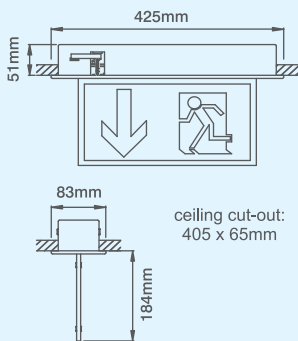

Product Approvals
Complies with BS EN 60598 and EN1838.
Suitable for direct mounting on flammable surfaces.

230V Large (32M) Recessed Mounted Emergency Signs

code	description
	Large (32M) Recessed Mounted Emergency Sign - Single Sided Legend
EM326SVSU	230V 7W LED - UP Legend
EM326SVSD	230V 7W LED - DOWN Legend
EM326SVSL	230V 7W LED - LEFT Legend
EM326SVSR	230V 7W LED - RIGHT Legend
	Large (32M) Recessed Mounted Emergency Sign - Double Sided Legend
EM326SVDU	230V 7W LED - UP Legend
EM326SVDD	230V 7W LED - DOWN Legend
EM326SVDLR	230V 7W LED - LEFT/RIGHT Legend

Available Finishes

White

Can be wired as maintained only.