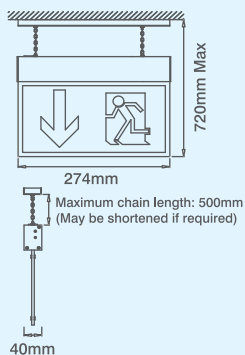

Product Approvals

Complies with BS EN 60598 and EN1838.
Suitable for direct mounting on flammable surfaces.

Can be wired as maintained only.