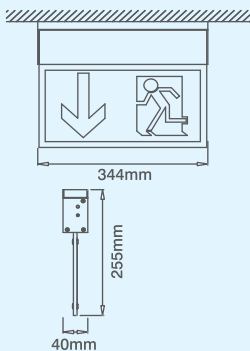

Product Approvals
Complies with BS EN 60598
and EN1838.
Suitable for direct mounting
on flammable surfaces.

230V Large (32M) Ceiling Mounted Emergency Signs

code	description
EM323SVSU	230V 7W LED - UP Legend
EM323SVSD	230V 7W LED - DOWN Legend
EM323SVSL	230V 7W LED - LEFT Legend
EM323SVSR	230V 7W LED - RIGHT Legend
Large (32M) Ceiling Mounted Emergency Sign - Double Sided Legend	
EM323SVDU	230V 7W LED - UP Legend
EM323SVDD	230V 7W LED - DOWN Legend
EM323SVDLR	230V 7W LED - LEFT/RIGHT Legend

Available Finishes

Silver

Can be wired as maintained only.