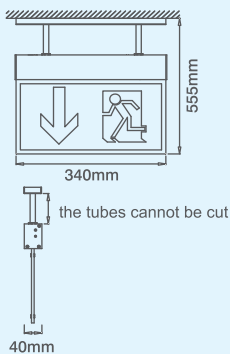

Product Approvals
Complies with BS EN 60598
and EN1838.
Suitable for direct mounting
on flammable surfaces.

230V Large (32M) Pendulum Mounted Emergency Signs

code	description
EM325SVSU	230V 7W LED - UP Legend
EM325SVSD	230V 7W LED - DOWN Legend
EM325SVSL	230V 7W LED - LEFT Legend
EM325SVSR	230V 7W LED - RIGHT Legend
EM325SVDU	230V 7W LED - UP Legend
EM325SVDD	230V 7W LED - DOWN Legend
EM325SVDLR	230V 7W LED - LEFT/RIGHT Legend

Available Finishes

Silver

Can be wired as maintained only.