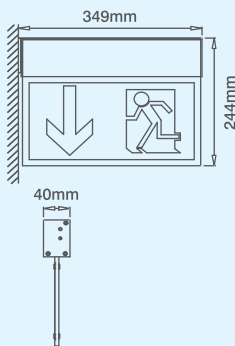

Product Approvals
Complies with BS EN 60598
and EN1838.
Suitable for direct mounting
on flammable surfaces.

230V Large (32M) Outrigger Mounted Emergency Signs

code	description
Large (32M) Outrigger Mounted Emergency Sign - Single Sided Legend	
EM322SVSU	230V 7W LED - UP Legend
EM322SVSD	230V 7W LED - DOWN Legend
EM322SVSL	230V 7W LED - LEFT Legend
EM322SVSR	230V 7W LED - RIGHT Legend
Large (32M) Outrigger Mounted Emergency Sign - Double Sided Legend	
EM322SVDU	230V 7W LED - UP Legend
EM322SVDD	230V 7W LED - DOWN Legend
EM322SVDLR	230V 7W LED - LEFT/RIGHT Legend

Available Finishes

Silver

Can be wired as maintained only.