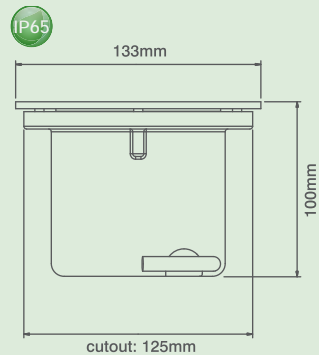

Product Approvals

Good protection against ingress of dust and moisture. Complies with BS EN 60598. Suitable for direct mounting on flammable surfaces.

Available Finishes

Stainless Steel

LED Lamp Options (♦)

Blue

Cool White

Cool White

Warm White

CFLI Lamp Options (♦)

Please add lamp option on to the code e.g. **CF530SSLEDC**.