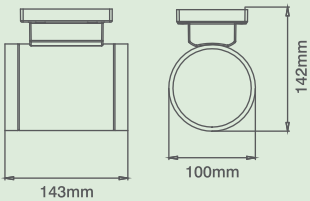

Product Approvals

Good protection against ingress of dust and moisture. Complies with BS EN 60598. Suitable for direct mounting on flammable surfaces.

230V Up & Down Light

code	no. of lamps	lampholder type	max wattage
OL212AG	2	GX53	2 x 9W

Available Finishes

Anthracite Grey

LED Lamp Options (⚡)

Blue

Cool White

Cool White

Warm White

CFLI Lamp Options (⚡)

Please add lamp option on to the code e.g. **OL212AG9W**.