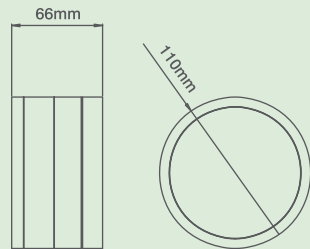

Product Approvals

Good protection against ingress of dust and moisture. Complies with BS EN 60598. Suitable for direct mounting on flammable surfaces.

Available Finishes

Aluminium

LED Lamp Options (♦)

Blue

Cool White

Cool White

Warm White

CFLI Lamp Options (♦)

Please add lamp option on to the code e.g. **LE603ALLEDB**.