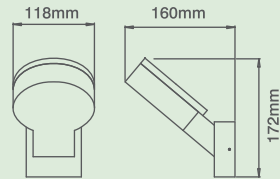

OVIA

Outdoor General

230V Angled Aluminium Wall Light

code	no. of lamps	lampholder type	max wattage
LE601AL♦	1	GX53	9W

IP54

Product Approvals

Good protection against ingress of dust and moisture. Complies with BS EN 60598. Suitable for direct mounting on flammable surfaces.