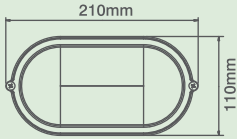

OUTDOOR GENERAL

Oval Bulkhead Lights

230V IP54 Oval Bulkhead Light - Plain

code	no. of lamps	lamp type	max wattage
OL400*	1	E27	100W

Available Finishes (*)

White

Black

230V IP54 Oval Bulkhead Light with Guard