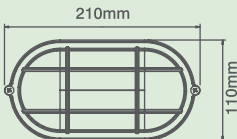

OUTDOOR GENERAL

Oval Bulkhead Lights

230V IP54 Oval Bulkhead Light - Plain

code	no. of lamps	lamp type	max wattage
OL400*	1	E27	100W

Available Finishes (*)

White

Black

230V IP54 Oval Bulkhead Light with Guard