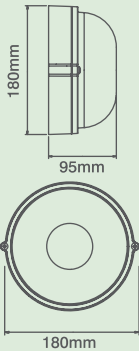

code	no. of lamps	lamp type	max wattage
OL410*	1	E27	100W

Available Finishes (*)

White

Black

230V IP54 Oval Bulkhead Light with Eyelid

code	no. of lamps	lamp type	max wattage
OL420*	1	E27	100W

Available Finishes (*)

230V IP54 Round Bulkhead Light - Plain

code	no. of lamps	lamp type	max wattage
OL405*	1	E27	100W

Available Finishes (*)

230V IP54 Round Bulkhead Light with Guard

code	no. of lamps	lamp type	max wattage
OL415*	1	E27	100W