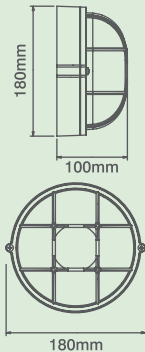

230V IP54 Round Bulkhead Light - Plain

code	no. of lamps	lamp type	max wattage
OL405*	1	E27	100W

Available Finishes (*)

230V IP54 Round Bulkhead Light with Guard

code	no. of lamps	lamp type	max wattage
OL415*	1	E27	100W

Available Finishes (*)

230V IP54 Round Bulkhead Light with Eyelid

code	no. of lamps	lamp type	max wattage
OL425*	1	E27	100W

Available Finishes (*)

Please add required finish on to the code e.g. **OL425BK**.