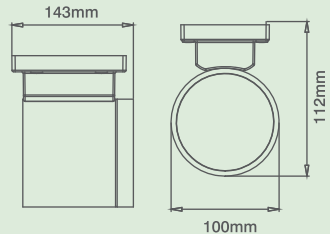

Warm White

CFLI Lamp Options (⚡)

Please add lamp option on to the code e.g. **LE604AL9W**.

230V Up or Down Light

code	no. of lamps	lampholder type	max wattage
OL211AG♦	1	GX53	9W

IP54

Product Approvals

Good protection against ingress of dust and moisture. Complies with BS EN 60598. Suitable for direct mounting on flammable surfaces.