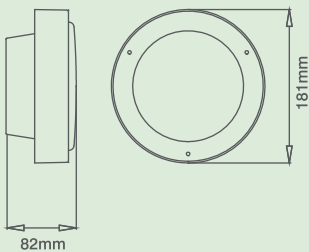

Product Approvals

Good protection against ingress of dust and moisture. Complies with BS EN 60598. Suitable for direct mounting on flammable surfaces.

230V Outdoor Bulkhead

code	no. of lamps	lampholder type	max wattage
OL214AG†	1	E27	9W

Available Finishes

Anthracite Grey

LED Lamp Options (†)

Blue

Cool White

Cool White

Warm White

CFLI Lamp Options (†)

Please add lamp option on to the code e.g. **OL214AG9C**.