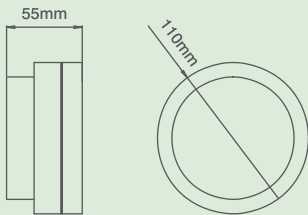

Product Approvals

Good protection against ingress of dust and moisture. Complies with BS EN 60598. Suitable for direct mounting on flammable surfaces.

230V Aluminium Surface Light

code	no. of lamps	lampholder type	max wattage
LE604AL	1	GX53	9W

Available Finishes

Aluminium

LED Lamp Options (⚡)

Blue

Cool White

Cool White

Warm White

CFLI Lamp Options (⚡)

Please add lamp option on to the code e.g. **LE604AL9W**.