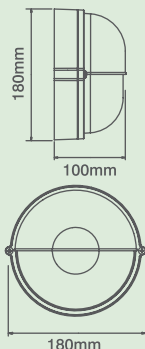

230V IP54 Round Bulkhead Light - Plain

code	no. of lamps	lamp type	max wattage
OL405*	1	E27	100W

Available Finishes (*)

230V IP54 Round Bulkhead Light with Guard

code	no. of lamps	lamp type	max wattage
OL415*	1	E27	100W

Available Finishes (*)

230V IP54 Round Bulkhead Light with Eyelid

code	no. of lamps	lamp type	max wattage
OL425*	1	E27	100W

Available Finishes (*)

Please add required finish on to the code e.g. **OL425BK**.