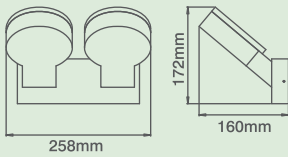

230V Angled Aluminium Wall Light

code	no. of lamps	lampholder type	max wattage
LE602AL	2	GX53	2 x 9W

Product Approvals

Good protection against ingress of dust and moisture. Complies with BS EN 60598. Suitable for direct mounting on flammable surfaces.

Available Finishes

AL

Aluminium

LED Lamp Options (⚡)

LEDB

Blue

LEDC

Cool White

9C

Cool White

9W

Warm White

CFLI Lamp Options (⚡)

Please add lamp option on to the code e.g. **LE602AL9C**.