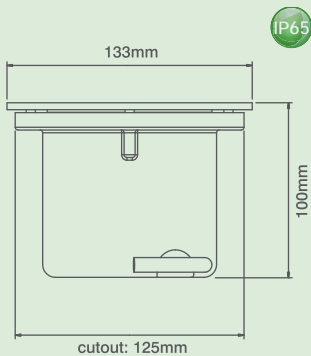

OUTDOOR GENERAL

Walk-over Lights

Product Approvals

Good protection against ingress of dust and moisture. Complies with BS EN 60598. Suitable for direct mounting on flammable surfaces.

230V Square IP65 Low Energy Walkover Light

code	no. of lamps	lampholder type	max wattage
CF535SS	1	GX53	9W

Includes pre-wired flex for termination in a water-proof enclosure, Lead: 1.3m

Available Finishes

Stainless Steel

LED Lamp Options (⚡)

Blue

Cool White

Cool White

Warm White

Please add lamp option on to the code e.g. **CF535SS9W**.