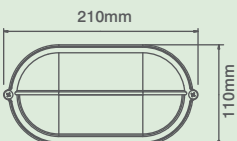

OUTDOOR GENERAL

Oval Bulkhead Lights

230V IP54 Oval Bulkhead Light - Plain

code	no. of lamps	lamp type	max wattage
OL400*	1	E27	100W

Available Finishes (*)

White

Black

230V IP54 Oval Bulkhead Light with Guard

code	no. of lamps	lamp type	max wattage
OL410*	1	E27	100W

Available Finishes (*)

White

Black

230V IP54 Oval Bulkhead Light with Eyelid

code	no. of lamps	lamp type	max wattage
OL420*	1	E27	100W

Available Finishes (*)