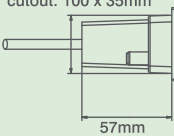

cutout: 100 x 35mm

code	no. of LED's	lampholder type	max wattage
LED475SS	12	LED	0.8W

Available Finishes

Stainless Steel

LED Lamp Options (†)

Blue

Cool White