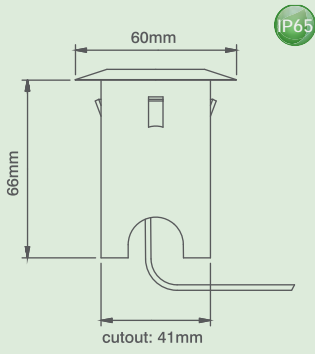

Product Approvals
Good protection against ingress of dust and moisture.
Complies with BS EN 60598.
Suitable for direct mounting on flammable surfaces.

12V IP65 Stainless Steel Walkway LED

code	no. of LED's	lamp type	max wattage
LED Walkway Kit (complete with plug-in transformer)			
LED710	5	LED	6 x 0.8W
Single Walkway LED			
LED010	5	LED	0.8W
Spare Transformer: SP701 10VA			

Up to 6 additional LED walkover lights can be fitted to the kit cable and powered by the transformer supplied. Each individual walkover light is fitted with a 0.8m lead allowing great flexibility in planning layouts.

LED Lamp Options (†)

Blue

Cool White

Please add lamp option on to the code e.g. **LED710WH**.