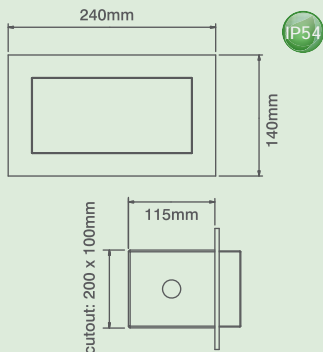

Product Approvals

Good protection against ingress of dust and moisture. Complies with BS EN 60598. Suitable for direct mounting on flammable surfaces.

230V IP54 LED Rectangular Light

code	no. of LED's	lamp type	max wattage
LED455BA	36	LED	2.1W

Available Finishes

LED Lamp Options (V)

Please add required lamp option on to the code e.g. **LED455BAWH**.