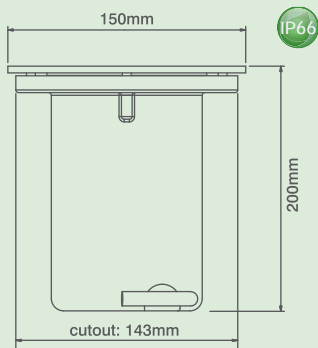

Product Approvals

Good protection against ingress of dust and moisture. Complies with BS EN 60598. Suitable for direct mounting on flammable surfaces.

230V IP66 LED Walkover Light

code	no. of LED's	lamp type	max wattage
LED233SS	33	LED	2W

Available Finishes

Stainless Steel

LED Lamp Options (†)

Blue

Cool White

Please add required lamp option on to the code e.g. **LED233SSWH**.