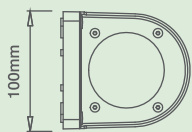

IP54

230V IP54 LED Up or Down Light

code	no. of LED's	lamp type	max wattage
LED502WHAG	3	LED	3W

Product Approvals

Good protection against ingress of dust and moisture. Complies with BS EN 60598. Suitable for direct mounting on flammable surfaces.

LED Lamp Options

WH
White LED

Available Finishes

AG
Anthracite Grey