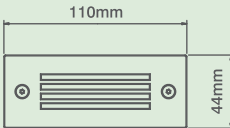

cutout: 100 x 35mm

code	no. of LED's	lampholder type	max wattage
LED470SS	12	LED	0.8W

Available Finishes

Stainless Steel

LED Lamp Options (†)

Blue

Cool White

230V IP54 LED Rectangular Light - Slatted Glass