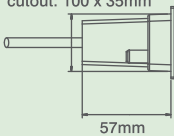

cutout: 100 x 35mm

code	no. of LED's	lampholder type	max wattage
LED470SS	12	LED	0.8W

Available Finishes

Stainless Steel

LED Lamp Options (†)

Blue

Cool White