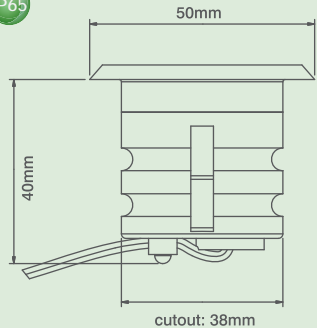

LED Lamp Options (♦)

Product Approvals

Good protection against ingress of dust and moisture. Complies with BS EN 60598. Suitable for direct mounting on flammable surfaces.

Please add lamp option on to the code e.g. **LED020BL**.