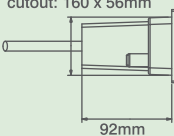

cutout: 160 x 56mm