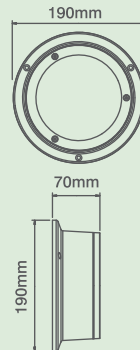

230V IP54 LED Round Surface Light

code	no. of LED's	lamp type	max wattage
LED410SV♦	18	LED	1.5W

IP54