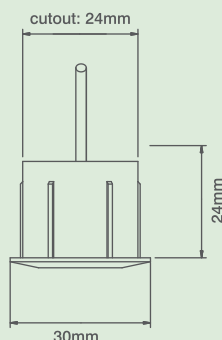

OUTDOOR LED FITTING

LED IP44 Star Lights

Product Approvals

Good protection against ingress of dust and moisture. Complies with BS EN 60598. Suitable for direct mounting on flammable surfaces.

12V IP44 LED Starlights

code	no. of LED's	lamp type	max wattage
LED202*	1	LED	0.3

IP68 Rated Outdoor Electronic Transformer

GA240 12V 2-15Va LED transformer 205 x 88 x 42 Pre-wired Includes pre-wired flex for termination in a water-proof enclosure, Lead: 250mm

Electronic LED Indoor Transformer

TR300 12V 0.5-15W LED Transformer 120 x 37 x 27 Wireabl

NOTE: Can be used in conjunction with the SP202 mounting access plate, see page a79.

LED Lamp Options (*)

Blue

Cool White

White

Chrome

Satin Chrome

Black

Available Finishes (*)

Please add lamp option then required finish on to the code e.g. **LED202BLSC**.