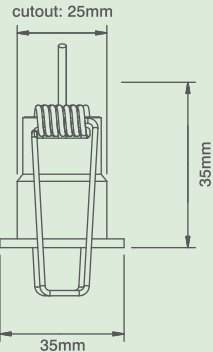

Available Finishes (*)

Product Approvals

Good protection against ingress of dust and moisture. Complies with BS EN 60598. Suitable for direct mounting on flammable surfaces.

Please add lamp option then required finish on to the code e.g. **LED200BLCH**.