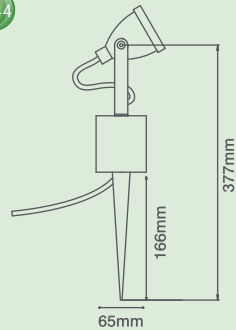

230V IP44 LED Garden Spike Lights

code	no. of LED's	lamp type	max wattage
LED500*	3	LED	3W

Includes pre-wired flex for termination in a water-proof enclosure, Lead: 1.5m

IP44