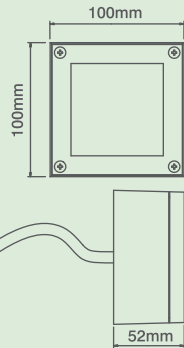

230V IP54 LED Square Surface Light

code	no. of LED's	lamp type	max wattage
LED400SV♦	16	LED	1.0W

IP54