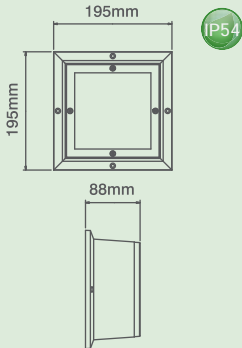

OUTDOOR LED FITTING

LED Surface Lights

Product Approvals

Good protection against ingress of dust and moisture. Complies with BS EN 60598. Suitable for direct mounting on flammable surfaces.

230V IP54 LED Square Surface Light

code	no. of LED's	lamp type	max wattage
LED420SV	20	LED	1.5W

Available Finishes

Silver

LED Lamp Options (†)

Blue

Cool White

Please add required lamp option on to the code e.g. **LED420SVWH**.