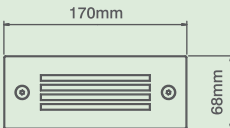

cutout: 100 x 35mm

code	no. of LED's	lampholder type	max wattage
LED475SS	12	LED	0.8W

Available Finishes

Stainless Steel

LED Lamp Options (†)

Blue

Cool White

230V IP54 LED Rectangular Light - Slatted Glass