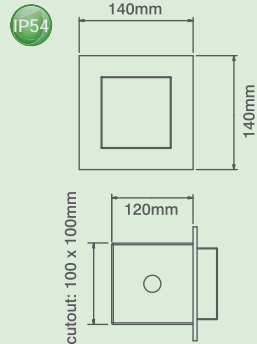

230V IP54 LED Square Light

code	no. of LED's	lamp type	max wattage
LED450BA	25	LED	1.6W