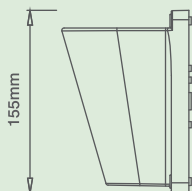

IP54

230V IP54 LED Up or Down Light

code	no. of LED's	lamp type	max wattage
LED502WHAG	3	LED	3W

Product Approvals

Good protection against ingress of dust and moisture. Complies with BS EN 60598. Suitable for direct mounting on flammable surfaces.

LED Lamp Options

WH
White LED

Available Finishes

AG
Anthracite Grey