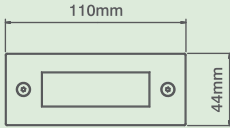

Good protection against ingress of dust and moisture.
Complies with BS EN 60598. Suitable for direct mounting on flammable surfaces.

OUTDOOR LED FITTING

LED Recessed Lighting

230V IP54 LED Rectangular Light - Full Glass